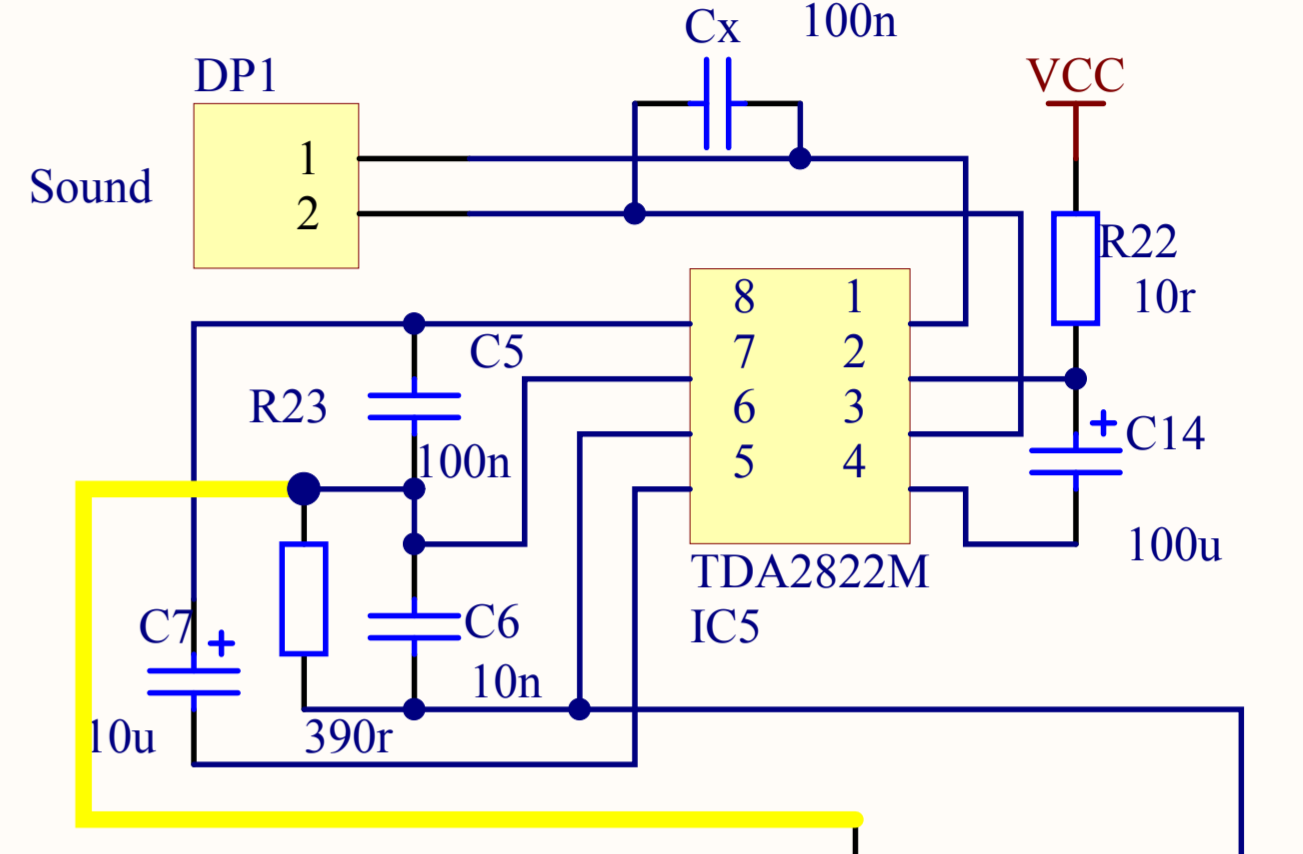

- Orange TurretMachineGun
- White LED Light
- Green LED Gun Light
- Brown GunElevate Fire
- Yellow Fire
- Blue GunElevate
- Black TurretTurn
- Red TurretTurn

Title			TK-RX13#		
Size	Number		Revision		
A4					
Date:	29/03/2008		Sheet of		
File:	C:\Documents and Settings\..HLL_Turret.Sch		Drawn By:		